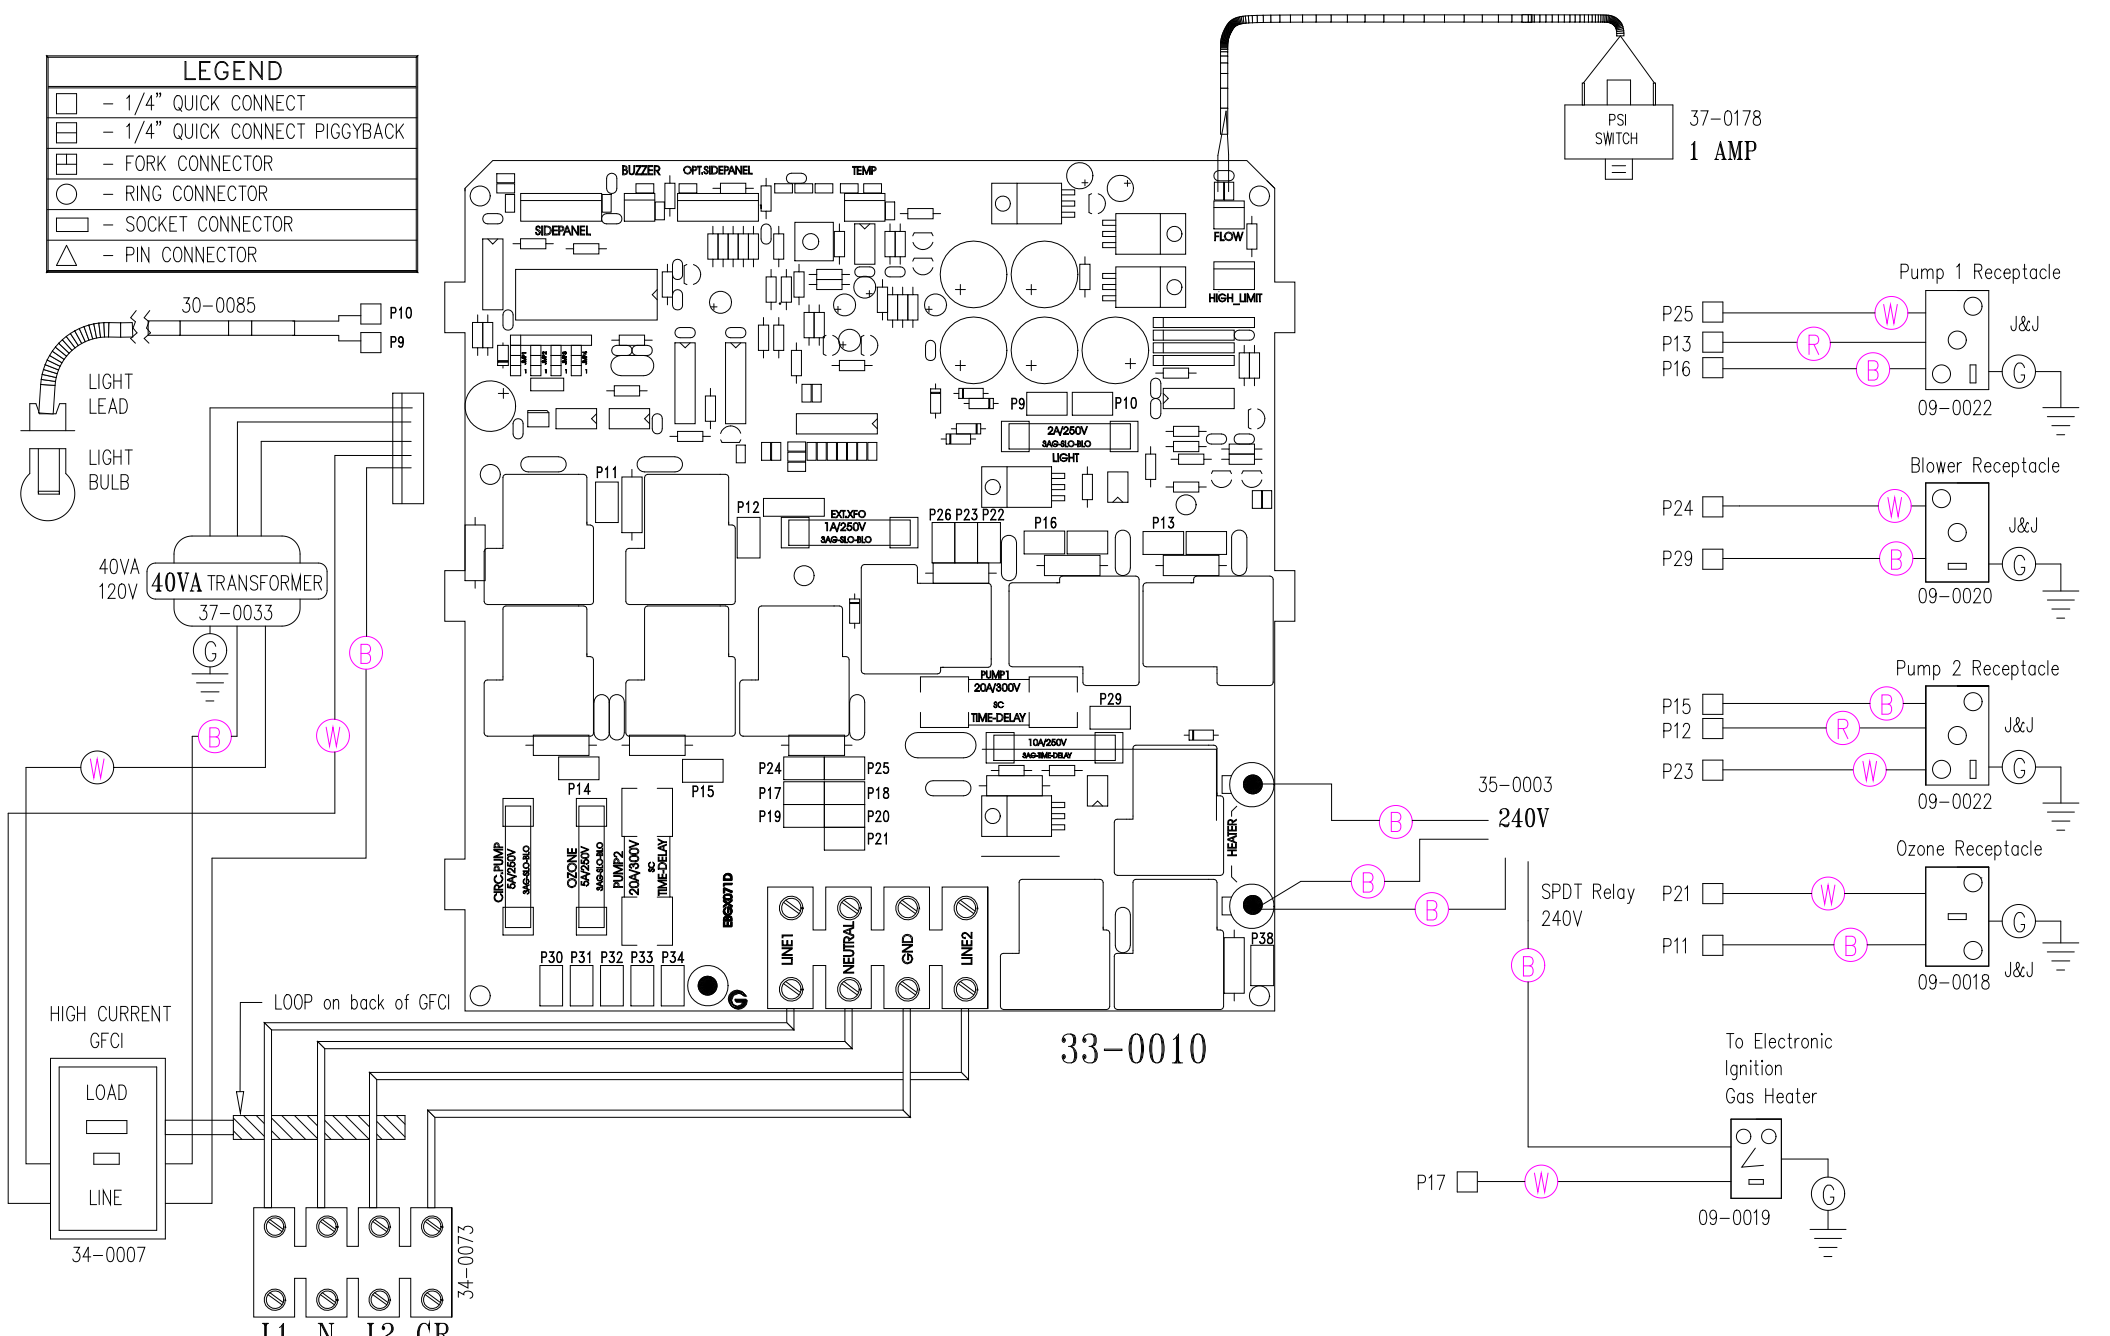

LEGEND	
	- 1/4" QUICK CONNECT
	- 1/4" QUICK CONNECT PIGGYBACK
	- FORK CONNECTOR
	- RING CONNECTOR
	- SOCKET CONNECTOR
	- PIN CONNECTOR

HYDRO-QUIP
CORONA, CA (909) 273-7575

Manufacture Notes:

Dwg. No.	37-0178
Date	11.10.98
Rev	0
Diagram No.	5009

Wire Color Code	
B - Black	G - Green
Br - Brown	Bl - Blue
R - Red	V - Violet
O - Orange	W - White
Y - Yellow	Gr - Gray